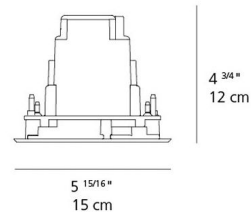

CLICK TO VIEW PRODUCT

Notes: