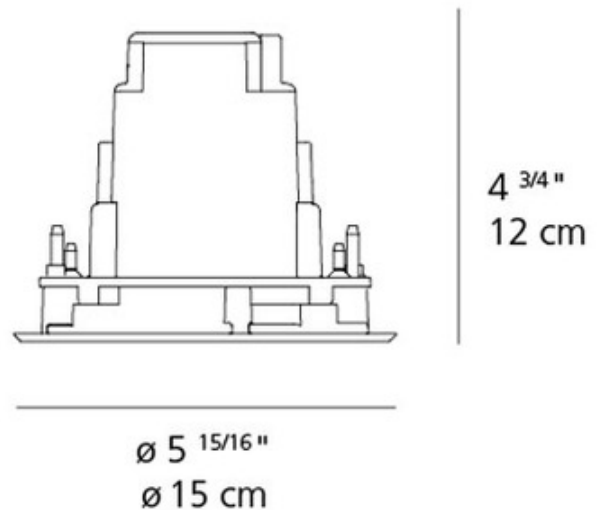

COMPANY	PROJECT	FIXTURE TYPE	APPROVED BY	DATE