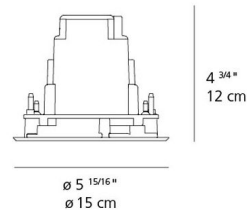

By Artemide

Description

Ego 150 Flood Outdoor Round Ceiling Downlight features a stainless steel frame, aluminum body, black silkscreened tempered glass, and steel swing arms to fasten to ceiling. Available with a White or Stainless Steel finish. Integrated 8 watt 120 volt 38 degree beam angle LED light source. Choice of 3000K or 4000K color temperature. 5.94 inch diameter x 4.75 inch height. UL listed for wet locations.

Specifications

REFLECTOR/BAFFLE COLOR	N/A
BODY FINISH	Stainless Steel
WATTAGE	8W
DIMMER	Not Dimmable
DIMENSIONS	5.94"W x 4.75"H
INTEGRATED LED MODULE	1 x LED/8W/120V LED
COUNTRY OF ORIGIN	Italy

Technical Information

HOUSING HEIGHT	5"
CEILING TYPE	Drywall with Trim
FUNCTION	Downlight
LAMP LIFE	50000 hours
BEAM ANGLE	38°
COLOR RENDERING	80 CRI
LAMP COLOR	4000K
LUMENS/WATT	35.50
LUMINOUS FLUX	284 lumens

Shown in stainless steel