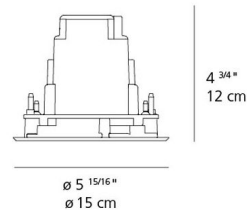

CLICK TO VIEW PRODUCT

Notes: