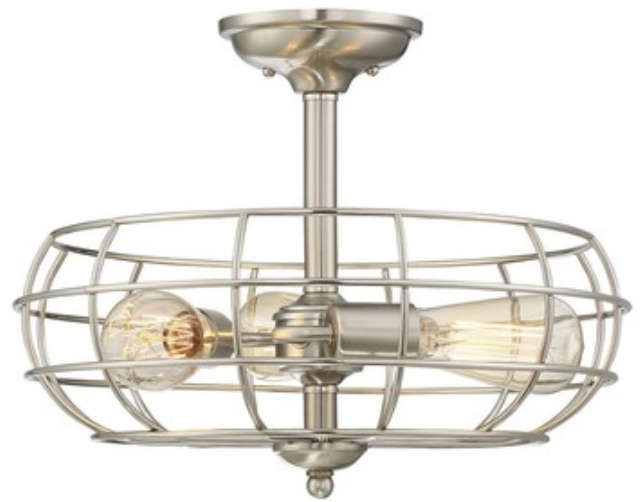

BRAND

Savoy House

DESCRIPTION

Scout Round Ceiling Flush Light brings an industrial style with a wire cage design and exposed light bulbs. Available in English Bronze or Satin Nickel finishes. Three 60 watt, 120 volt Edison A-Shape type Medium base incandescent bulbs are required, but not included. UL listed. 16 inch width x 12.5 inch height.

SHADE COLOR	N/A
BODY FINISH	Satin Nickel
WATTAGE	180W
DIMMER	Standard 120V
DIMENSIONS	16"W x 12.5"H
BULB NOT INCLUDED	
LAMP	3 x Edison/Medium (E26)/60W/120V Incandescent

SPEC # SVY488228

COMPANY	PROJECT	FIXTURE TYPE	APPROVED BY	DATE