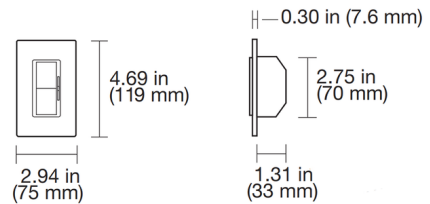

By Lutron

Description

The Diva 3-Wire LED/Fluorescent Ballast Dimmer features a large on/off paddle switch with a linear slide for dimming. for use on single pole/3-way wiring systems. 120V: 8 Amp. 277V: 6 Amp. Features a locator light. Nightlight is best visible with light color finishes. Designed for use with Lutron Hi-Lume, Hi-Lume 3D and EcoSystem ballasts and Hi-Lume A-Series LED drivers. Note: Designer wall plates sold separately.

Shown in satin midnight

Specifications

COLOR	N/A
BODY FINISH	Satin Midnight
WATTAGE	1000W
DIMMER	N/A
DIMENSIONS	2.94"W x 4.69"H x 1.31"D
BULB	N/A
COUNTRY OF ORIGIN	United States

CLICK TO VIEW PRODUCT

Notes: