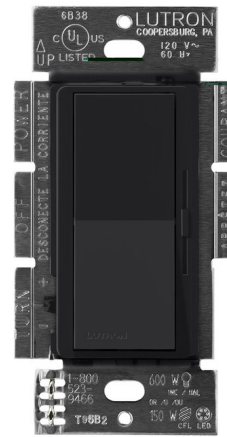

Lightology

lightology.com
866-954-4489
05-18-26

Project: _____

Company: _____

Location: _____ Fixture Type: _____

SPEC #: **LUT48878**

Approved On: _____ Approved By: _____

Diva 3-Wire LED / Fluorescent Ballast Dimmer

By Lutron

Description

The Diva 3-Wire LED/Fluorescent Ballast Dimmer features a large on/off paddle switch with a linear slide for dimming. for use on single pole/3-way wiring systems. 120V: 8 Amp. 277V: 6 Amp. Features a locator light. Nightlight is best visible with light color finishes. Designed for use with Lutron Hi-Lume, Hi-Lume 3D and EcoSystem ballasts and Hi-Lume A-Series LED drivers. Note: Designer wall plates sold separately.

Shown in satin midnight

Specifications

COLOR	N/A
BODY FINISH	Satin Midnight
WATTAGE	1000W
DIMMER	N/A
DIMENSIONS	2.94"W x 4.69"H x 1.31"D
BULB	N/A
COUNTRY OF ORIGIN	United States

CLICK TO VIEW PRODUCT

Notes: