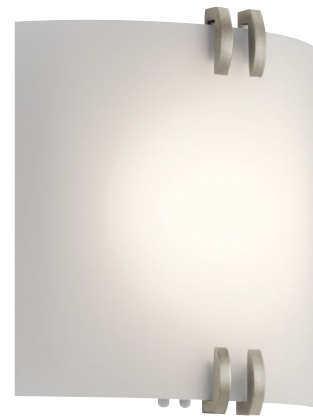

## 10795 Wall Light

By Kichler

### Description

10795 Wall Light features a White acrylic diffuser with a Brushed Nickel finish. Integrated 15 watt 120 volt LED module. 11 inch width x 11.75 inch height x 4 inch depth. ETL listed for damp locations. ADA compliant.

Shown in brushed nickel / white

### Specifications

COLOR . . . . . White  
BODY FINISH . . . . . Brushed Nickel  
WATTAGE . . . . . 15W  
DIMMER . . . . . Dimmable  
DIMENSIONS . . . . . 11"W x 11.75"H x 4"D  
INTEGRATED LED MODULE . . . . . 1 x LED/15W/120V LED