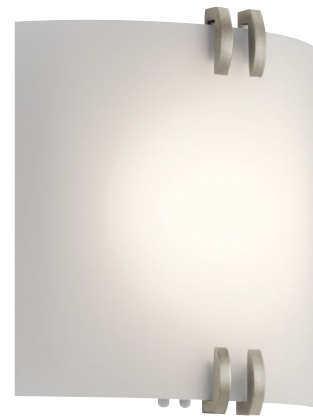

Lightology

lightology.com
866-954-4489
04-15-26

Project: _____

Company: _____

Location: _____ Fixture Type: _____

SPEC #: **KHR489121**

Approved On: _____ Approved By: _____

10795 Wall Light

By Kichler

Description

10795 Wall Light features a White acrylic diffuser with a Brushed Nickel finish. Integrated 15 watt 120 volt LED module. 11 inch width x 11.75 inch height x 4 inch depth. ETL listed for damp locations. ADA compliant.

Shown in brushed nickel / white

Specifications

COLOR White
BODY FINISH Brushed Nickel
WATTAGE 15W
DIMMER Dimmable
DIMENSIONS 11"W x 11.75"H x 4"D
INTEGRATED LED MODULE 1 x LED/15W/120V LED

Technical Information

LAMP LIFE 45000 hours
COLOR RENDERING 90 CRI
LAMP COLOR 3000K
LUMENS/WATT 60.67
LUMINOUS FLUX 910 lumens

CLICK TO VIEW PRODUCT

Notes: