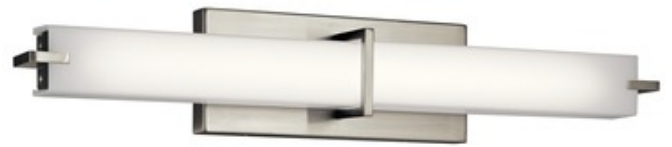

BRAND

Kichler

DESCRIPTION

The versatile Flat Linear Bathroom Vanity Light features a Brushed Nickel finish and a White acrylic diffuser. May be installed vertically or horizontally. Three sizes available. 19/23/38 watt 120 volt LED light source. 25.8/37.5/49.3 inch width x 4.75 inch height x 4.25 inch depth. ETL listed for damp locations.

Shown in: Brushed Nickel / White

SHADE COLOR	White
BODY FINISH	Brushed Nickel
WATTAGE	19W
DIMMER	Dimmable
DIMENSIONS	25.75"W x 4.75"H x 4.25"D
INTEGRATED LED MODULE	
LAMP	1 x LED/19W/120-277V LED

Technical Information