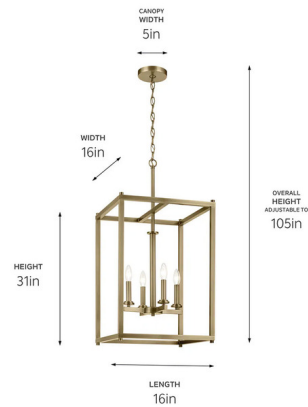

Lightology

lightology.com
866-954-4489
05-31-26

Project: _____

Company: _____

Location: _____ Fixture Type: _____

SPEC #: **KHR489343**

Approved On: _____ Approved By: _____

Crosby Foyer Pendant By Kichler

Description

The Crosby Foyer Pendant has an open sophisticated style. The clean, modern design is ideal for both luxury interiors or modern farmhouse decors. Generously sized for foyers, stairwells or high ceiling area.

Shown in chrome / clear

Specifications

COLOR	Clear
BODY FINISH	Chrome
WATTAGE	36W
DIMMER	Standard 120V
DIMENSIONS	16"W x 31"H
BULB NOT INCLUDED	4 x B10/Candelabra (E12)/9W/120V LED
OTHER BULB OPTIONS	4 x B10/Candelabra (E12)/120V LED 4 x B10/Candelabra (E12)/60W/120V Incandescent