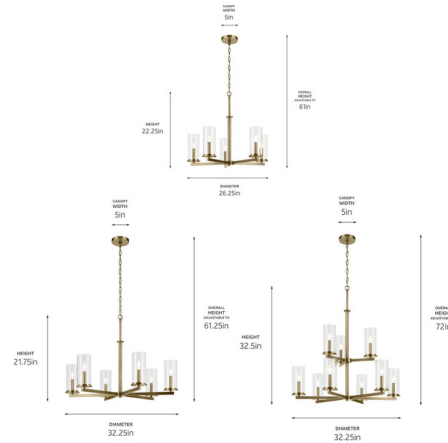

Lightology

lightology.com
866-954-4489
06-04-26

Project: _____

Company: _____

Location: _____ Fixture Type: _____

SPEC #: **KHR489346**

Approved On: _____ Approved By: _____

Crosby Chandelier By Kichler

Description

The Crosby Chandelier is a streamlined fixture with clean lines that contribute to the contemporary, minimalistic style. Features clear glass cylindrical shades with several finishes.

Shown in chrome / clear

Specifications

COLOR Clear
BODY FINISH Chrome
WATTAGE 45W
DIMMER Standard 120V
DIMENSIONS 26.25"W x 22.25"H
BULB NOT INCLUDED 5 x B10/Candelabra (E12)/9W/120V LED

CLICK TO VIEW PRODUCT

Notes: