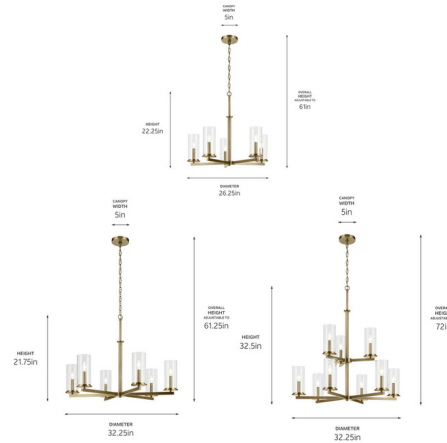

Lightology

lightology.com
866-954-4489
04-18-26

Project: _____

Company: _____

Location: _____ Fixture Type: _____

SPEC #: **KHR489346**

Approved On: _____ Approved By: _____

Crosby Chandelier By Kichler

Description

The Crosby Chandelier is a streamlined fixture with clean lines that contribute to the contemporary, minimalistic style. Features clear glass cylindrical shades with several finishes.

Shown in chrome / clear

Specifications

COLOR Clear
BODY FINISH Chrome
WATTAGE 45W
DIMMER Standard 120V
DIMENSIONS 26.25"W x 22.25"H
BULB NOT INCLUDED 5 x B10/Candelabra (E12)/9W/120V LED

CLICK TO VIEW PRODUCT

Notes: