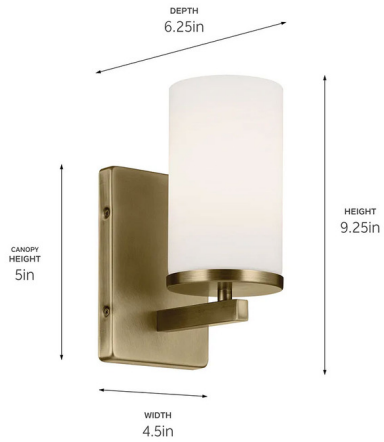

Lightology

lightology.com
866-954-4489
06-04-26

Project: _____

Company: _____

Location: _____ Fixture Type: _____

SPEC #: **KHR489380**

Approved On: _____ Approved By: _____

Crosby Wall Sconce By Kichler

Description

The Crosby Wall Sconce streamlined and simple styling makes it the perfect addition to most interiors. Features a glass shade with a several finishes. Can be installed with the shades facing up or down.

Specifications

COLOR Satin Etched
BODY FINISH Chrome
WATTAGE 17W
DIMMER Standard 120V
DIMENSIONS 4.5"W x 9.25"H x 6.25"D
BULB NOT INCLUDED 1 x A19/Medium (E26)/17W/120V LED
OTHER BULB OPTIONS 1 x A19/Medium (E26)/120V LED

Shown in chrome / satin etched

CLICK TO VIEW PRODUCT

Notes: