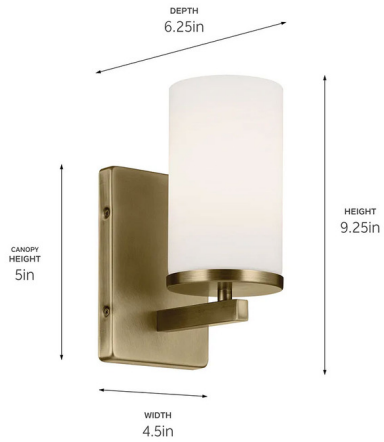

Lightology

lightology.com
866-954-4489
04-12-26

Project: _____

Company: _____

Location: _____ Fixture Type: _____

SPEC #: **KHR489380**

Approved On: _____ Approved By: _____

Crosby Wall Sconce By Kichler

Description

The Crosby Wall Sconce streamlined and simple styling makes it the perfect addition to most interiors. Features a glass shade with a several finishes. Can be installed with the shades facing up or down.

Specifications

COLOR Satin Etched
BODY FINISH Chrome
WATTAGE 17W
DIMMER Standard 120V
DIMENSIONS 4.5"W x 9.25"H x 6.25"D
BULB NOT INCLUDED 1 x A19/Medium (E26)/17W/120V LED
OTHER BULB OPTIONS 1 x A19/Medium (E26)/120V LED

Shown in chrome / satin etched

CLICK TO VIEW PRODUCT

Notes: