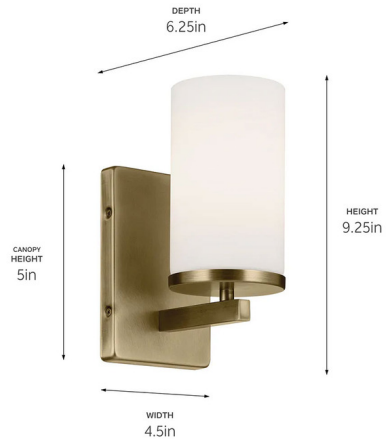

Lightology

lightology.com
866-954-4489
05-24-26

Project: _____

Company: _____

Location: _____ Fixture Type: _____

SPEC #: **KHR489382**

Approved On: _____ Approved By: _____

Crosby Wall Sconce By Kichler

Description

The Crosby Wall Sconce streamlined and simple styling makes it the perfect addition to most interiors. Features a glass shade with a several finishes. Can be installed with the shades facing up or down.

Specifications

COLOR Satin Etched
BODY FINISH Olde Bronze
WATTAGE 17W
DIMMER Standard 120V
DIMENSIONS 4.5"W x 9.25"H x 6.25"D
BULB NOT INCLUDED 1 x A19/Medium (E26)/17W/120V LED

Shown in olde bronze / satin etched