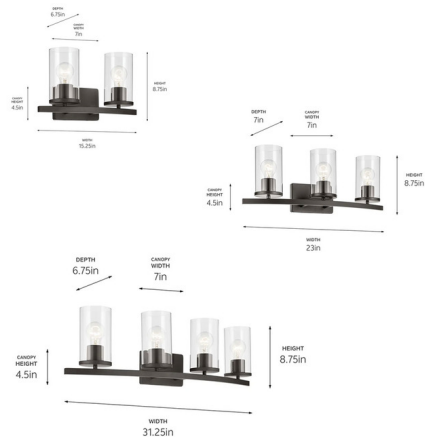

Lightology

lightology.com
866-954-4489
04-21-26

Project: _____

Company: _____

Location: _____ Fixture Type: _____

SPEC #: **KHR489383**

Approved On: _____ Approved By: _____

Crosby Bathroom Vanity Light By Kichler

Description

The Crosby Bathroom Vanity Light streamlined and simple styling makes it the perfect addition to most interiors. Can be installed with the shades facing up or down.

Specifications

COLOR Satin Etched
BODY FINISH Chrome
WATTAGE 34W
DIMMER Standard 120V
DIMENSIONS 15.25"W x 8.75"H x 6.5"D
BULB NOT INCLUDED 2 x A19/Medium (E26)/17W/120V LED
OTHER BULB OPTIONS 2 x A19/Medium (E26)/120V LED

Technical Information

PRODUCT DIMENSIONS Backplate: 7" W x 4.5" H

Shown in chrome / satin etched

CLICK TO VIEW PRODUCT

Notes: