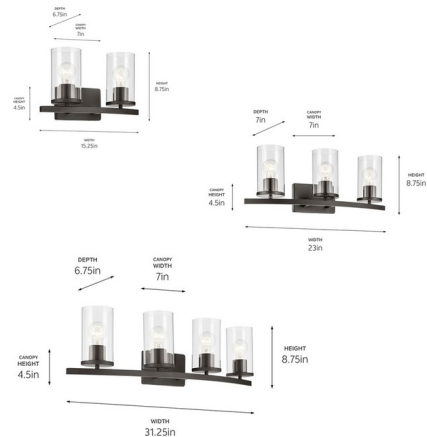

Lightology

lightology.com
866-954-4489
06-08-26

Project: _____
 Company: _____
 Location: _____ Fixture Type: _____
 SPEC #: **KHR489383**
 Approved On: _____ Approved By: _____

Crosby Bathroom Vanity Light By Kichler

Description

The Crosby Bathroom Vanity Light streamlined and simple styling makes it the perfect addition to most interiors. Can be installed with the shades facing up or down.

Specifications

COLOR Satin Etched
 BODY FINISH Chrome
 WATTAGE 34W
 DIMMER Standard 120V
 DIMENSIONS 15.25"W x 8.75"H x 6.5"D
 BULB NOT INCLUDED 2 x A19/Medium (E26)/17W/120V LED
 OTHER BULB OPTIONS 2 x A19/Medium (E26)/120V LED

Technical Information

PRODUCT DIMENSIONS Backplate: 7" W x 4.5" H

Shown in chrome / satin etched

CLICK TO VIEW PRODUCT

Notes: