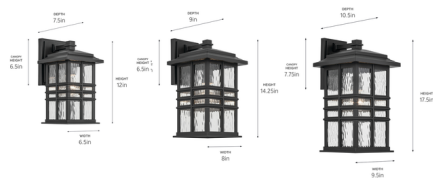

Lightology

lightology.com
866-954-4489
04-25-26

Project: _____

Company: _____

Location: _____ Fixture Type: _____

SPEC #: **KHR489515**

Approved On: _____ Approved By: _____

Beacon Square Outdoor Wall Sconce By Kichler

Description

The Beacon Square Outdoor Wall Sconce blends craftsman style with a vintage coastal feel, creating a casual yet polished look that enhances your exterior space. Best suited for Arts and Crafts or coastal settings, the Beacon is characterized by its clean frame and hammered glass reminiscent of a rippling stream of water. This fixture is constructed out of Kichler's Climates materials and withstands harsh outdoor elements including saltwater spray and UV rays, ensuring a beautiful long-lasting finish.

Shown in olde bronze / clear hammered

Specifications

COLOR	Clear Hammered
BODY FINISH	Olde Bronze
WATTAGE	12W
DIMMER	Standard 120V
DIMENSIONS	6.5"W x 12"H x 7.5"D
BULB NOT INCLUDED	1 x A19/Medium (E26)/12W/120V LED
COUNTRY OF ORIGIN	China