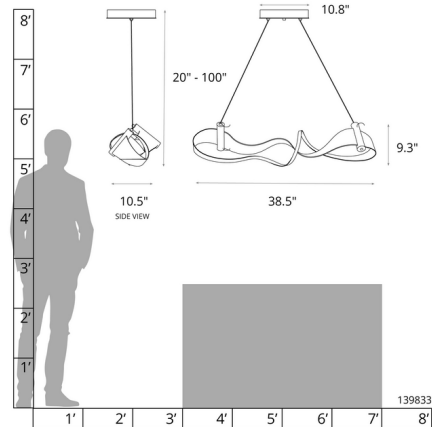

### Description

The Zephyr LED Pendant features an organic, elegant shape with heat-textured steel which morphs into the ribbon-like LED light guide that beautifully illuminates the details. Canopy: 10.8 inch diameter. Slope ceiling adaptable to 45 degrees. Lifetime Limited Warranty when installed in residential setting. Handcrafted to order by skilled artisans in Vermont, USA.

### Specifications

COLOR	N/A
BODY FINISH	Dark Smoke
WATTAGE	15W
DIMMER	Low Voltage Electronic
DIMENSIONS	38.5"W x 9.3"H x 10.5"D
INTEGRATED LED MODULE	1 x LED/15W/120-277V LED
COUNTRY OF ORIGIN	United States

### Technical Information

PRODUCT DIMENSIONS	Min/Max Adjustable Length: 20" - 100"
COLOR RENDERING	90 CRI
LAMP COLOR	3000K
LUMENS/WATT	66.67
LUMINOUS FLUX	1000 lumens

CLICK TO VIEW PRODUCT

Notes: