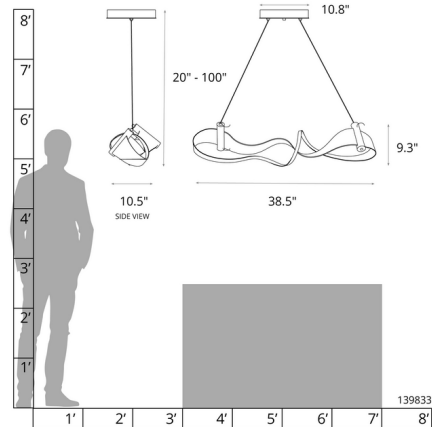

Description

The Zephyr LED Pendant features an organic, elegant shape with heat-textured steel which morphs into the ribbon-like LED light guide that beautifully illuminates the details. Canopy: 10.8 inch diameter. Slope ceiling adaptable to 45 degrees. Lifetime Limited Warranty when installed in residential setting. Handcrafted to order by skilled artisans in Vermont, USA.

Shown in dark smoke

Specifications

COLOR	N/A
BODY FINISH	Dark Smoke
WATTAGE	15W
DIMMER	Low Voltage Electronic
DIMENSIONS	38.5"W x 9.3"H x 10.5"D
INTEGRATED LED MODULE	1 x LED/15W/120-277V LED
COUNTRY OF ORIGIN	United States

Technical Information

PRODUCT DIMENSIONS	Min/Max Adjustable Length: 20" - 100"
COLOR RENDERING	90 CRI
LAMP COLOR	3000K
LUMENS/WATT	66.67
LUMINOUS FLUX	1000 lumens

CLICK TO VIEW PRODUCT

Notes: