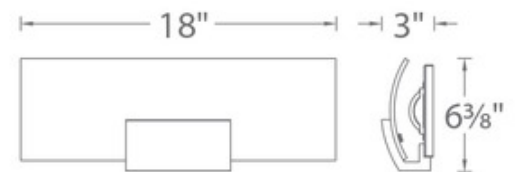

BRAND

WAC Lighting

DESCRIPTION

Horizon Bathroom Vanity Light features a versatile design, perfect in any style room. Concave White silk-glazed glass diffuser with a clear perimeter is adorned with Chrome hardware. Available in two sizes. ADA compliant. Damp location rated. ETL listed.

SHADE COLOR	White
BODY FINISH	Chrome
WATTAGE	19.5W
DIMMER	Dimmable
DIMENSIONS	18"W x 6.38"H x 3"D
INTEGRATED LED MODULE	
LAMP	1 x LED/19.5W/120V LED

Technical Information

LUMINOUS FLUX	590 lumens
LUMENS/WATT	30.26
LAMP COLOR	3000K
COLOR RENDERING	90 CRI

SPEC # WAC493018

WS-58618

COMPANY	PROJECT	FIXTURE TYPE	APPROVED BY	DATE