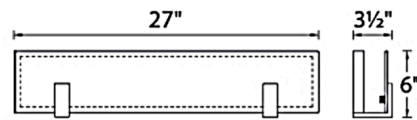

### Specifications

COLOR	White
BODY FINISH	Brushed Nickel
WATTAGE	36W
DIMMER	Low Voltage Electronic
DIMENSIONS	27"W x 6"H x 3.5"D
INTEGRATED LED MODULE	1 x LED/36W/120V LED
COUNTRY OF ORIGIN	China