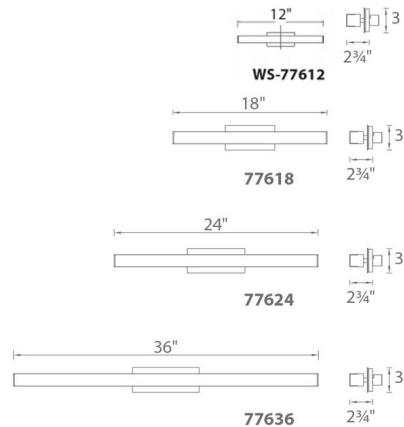

Specifications

COLOR	White
BODY FINISH	Brushed Aluminum
WATTAGE	15W
DIMMER	Low Voltage Electronic
DIMENSIONS	18"W x 3"H x 2.75"D
INTEGRATED LED MODULE	1 x LED/15W/120-277V LED
COUNTRY OF ORIGIN	China

Technical Information

LAMP LIFE	85000 hours
COLOR RENDERING	90 CRI
LAMP COLOR	2700K
LUMENS/WATT	60.67
LUMINOUS FLUX	910 lumens

Shown in brushed aluminum / white

CLICK TO VIEW PRODUCT

Notes: