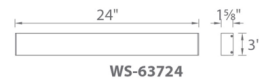

Back Plate Dimensions

CLICK TO VIEW PRODUCT

Notes: