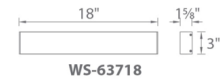

Back Plate Dimensions

CLICK TO VIEW PRODUCT

Notes: