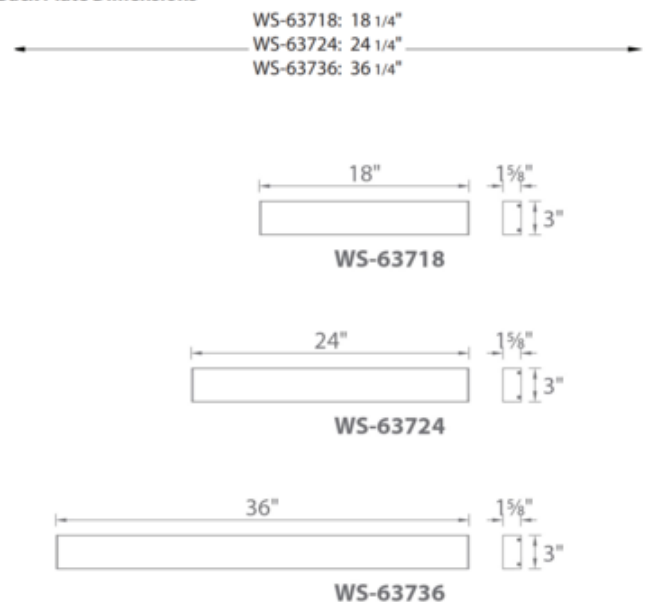

**BRAND**

WAC Lighting

**DESCRIPTION**

The Strip Bathroom Vanity / Ceiling Light features a co-extruded clear and white acrylic diffuser and Brushed Aluminum finish. Features Color-Select technology allowing for choice of 2700K, 3000K, or 3500K color temperature. Ships in a pre-selected color temperature and can be adjusted in field. Adjustable back plate. Conversion plate for 4 inch junction box included. Driver installed within the junction box (driver dimension: 2.8L x 1.3W x 1.2D). Can be mounted on ceiling or wall in all orientations.

*Shown in: Brushed Aluminum / White*

<b>SHADE COLOR</b>	White
<b>BODY FINISH</b>	Brushed Aluminum
<b>WATTAGE</b>	15W
<b>DIMMER</b>	Low Voltage Electronic
<b>DIMENSIONS</b>	18.25"W x 3"H x 1.63"D
<b>INTEGRATED LED MODULE</b>	
<b>LAMP</b>	1 x LED/15W/120-277V LED

*Technical Information*

<b>LUMINOUS FLUX</b>	900 lumens
<b>LUMENS/WATT</b>	60.00
<b>LAMP COLOR</b>	2700K
<b>COLOR RENDERING</b>	90 CRI

**SPEC #** WAC493033

**Back Plate Dimensions**

COMPANY	PROJECT	FIXTURE TYPE	APPROVED BY	DATE