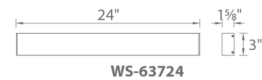

Back Plate Dimensions

CLICK TO VIEW PRODUCT

Notes: