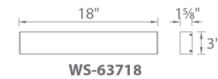

Back Plate Dimensions