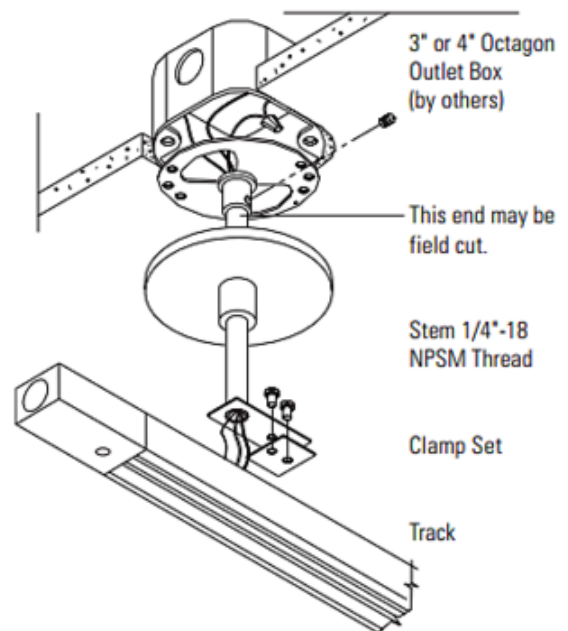

BRAND

Lightolier by Signify

DESCRIPTION

The Advent/Basic Track Stem Mounting Kit is available in an 18 and 48 inch stem length in Matte White, Matte Black or Matte Aluminum finish. Mounts to a 4 inch or 3 inch octagon outlet box. Use two per 2 foot and 4 foot track, and three per 8 foot and 12 foot track. When making a run of track do not exceed 4 feet between stems. Use additional stems for additional support. Power is fed to the track with the stem closest to the track feed-in point. For power feed to feed track and Live End, L, T, X, In-Line, and Variable Angle Connectors. Stem can be field cut. Not recommended for wall mounting. Stem mounts to track - not feed connector. UL listed. Compatible with Advent 1 or 2 circuit and Basic 1 circuit track systems.

Shown in: Matte White

SHADE COLOR	N/A
BODY FINISH	Matte White
WATTAGE	N/A
DIMMER	N/A
DIMENSIONS	18"L
LAMP	N/A

ITEM NUMBER LTL493053

COMPANY	PROJECT	FIXTURE TYPE	APPROVED BY	DATE