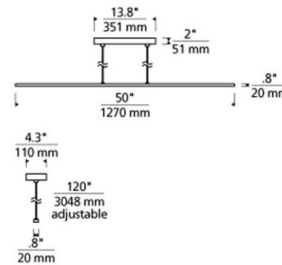

Specifications

COLOR	N/A
BODY FINISH	Aged Brass
WATTAGE	24W
DIMMER	Low Voltage Electronic
DIMENSIONS	50"L x 0.8"W x 0.8"H
INTEGRATED LED MODULE	1 x LED/24W/120V LED
COUNTRY OF ORIGIN	China

Technical Information

PRODUCT DIMENSIONS	Max Overall Height: 122.8"
LAMP LIFE	35000 hours
COLOR RENDERING	90 CRI
LAMP COLOR	3000K
LUMENS/WATT	37.25
LUMINOUS FLUX	894 lumens

Shown in aged brass

CLICK TO VIEW PRODUCT

Notes: