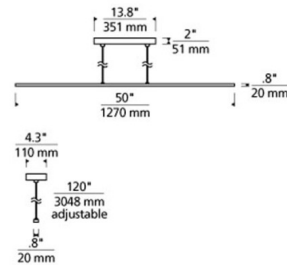

Specifications

COLOR	N/A
BODY FINISH	Satin Nickel
WATTAGE	24W
DIMMER	Low Voltage Electronic
DIMENSIONS	50"L x 0.8"W x 0.8"H
INTEGRATED LED MODULE	1 x LED/24W/120V LED
COUNTRY OF ORIGIN	China

Technical Information

PRODUCT DIMENSIONS	Max Overall Height: 122.8"
LAMP LIFE	35000 hours
COLOR RENDERING	90 CRI
LAMP COLOR	3000K
LUMENS/WATT	37.25
LUMINOUS FLUX	894 lumens

Shown in satin nickel

CLICK TO VIEW PRODUCT

Notes: