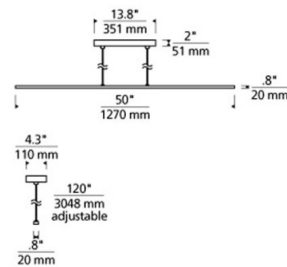

### Specifications

COLOR	N/A
BODY FINISH	Satin Nickel
WATTAGE	24W
DIMMER	Low Voltage Electronic
DIMENSIONS	50"L x 0.8"W x 0.8"H
INTEGRATED LED MODULE	1 x LED/24W/120V LED
COUNTRY OF ORIGIN	China

### Technical Information

PRODUCT DIMENSIONS	Max Overall Height: 122.8"
LAMP LIFE	35000 hours
COLOR RENDERING	90 CRI
LAMP COLOR	3000K
LUMENS/WATT	37.25
LUMINOUS FLUX	894 lumens

Shown in satin nickel

CLICK TO VIEW PRODUCT