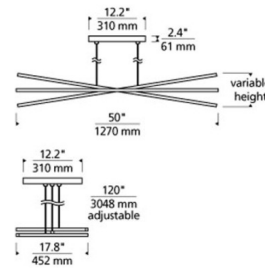

### Specifications

COLOR	N/A
BODY FINISH	Satin Nickel
WATTAGE	60W
DIMMER	Low Voltage Electronic
DIMENSIONS	50"W x 2.4"H
INTEGRATED LED MODULE	3 x LED/20W/120V LED
COUNTRY OF ORIGIN	China

### Technical Information

PRODUCT DIMENSIONS	Max Overall Height: 120"
LAMP LIFE	50000 hours
COLOR RENDERING	90 CRI
LAMP COLOR	3000K
LUMENS/WATT	134.10
LUMINOUS FLUX	2682 lumens

Shown in satin nickel

CLICK TO VIEW PRODUCT