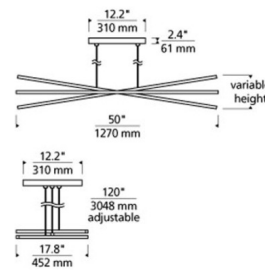

### Specifications

COLOR	N/A
BODY FINISH	Satin Nickel
WATTAGE	60W
DIMMER	Low Voltage Electronic
DIMENSIONS	50"W x 2.4"H
INTEGRATED LED MODULE	3 x LED/20W/120V LED
COUNTRY OF ORIGIN	China

### Technical Information

PRODUCT DIMENSIONS	Max Overall Height: 120"
LAMP LIFE	50000 hours
COLOR RENDERING	90 CRI
LAMP COLOR	3000K
LUMENS/WATT	134.10
LUMINOUS FLUX	2682 lumens

Shown in satin nickel

CLICK TO VIEW PRODUCT