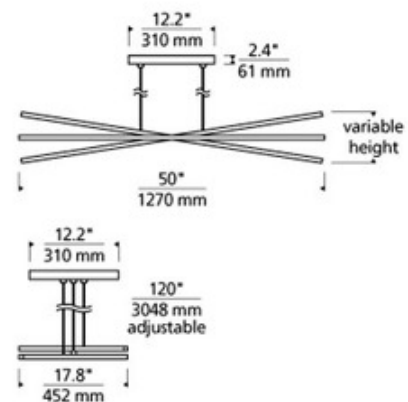

COMPANY

PROJECT

FIXTURE TYPE

APPROVED BY

DATE