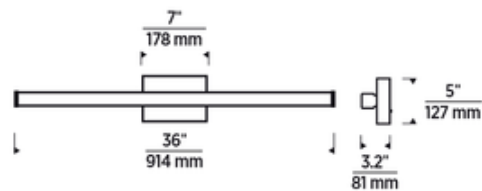

COMPANY

PROJECT

FIXTURE TYPE

APPROVED BY

DATE