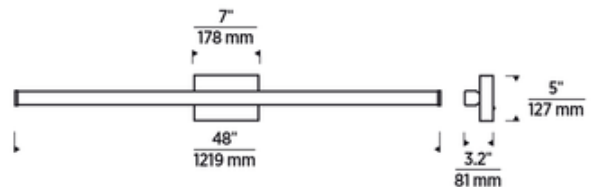

COMPANY

PROJECT

FIXTURE TYPE

APPROVED BY

DATE