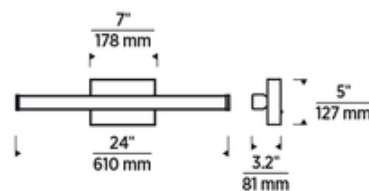

COMPANY

PROJECT

FIXTURE TYPE

APPROVED BY

DATE