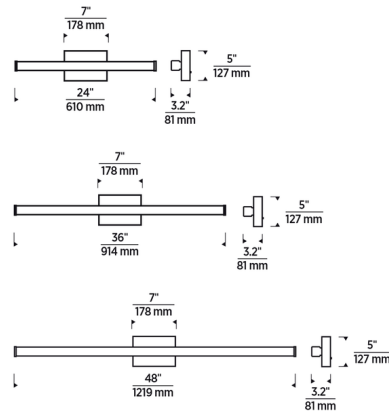

Lightology

lightology.com
866-954-4489
04-23-26

Project: _____

Company: _____

Location: _____ Fixture Type: _____

SPEC #: **TLG493262**

Approved On: _____ Approved By: _____

Lufe Square Bathroom Vanity Light

By Visual Comfort Modern

Description

With its clean form and omnidirectional light dispersion, the Lufe Square Bathroom Vanity Light is both a stylish and functional solution for lighting your bathroom. LED light passes through the acrylic diffuser, providing soft ambient illumination. 120V: TRIAC and ELV dimmable. 277V: 0-10V dimmable.

Specifications

COLOR . . . . . N/A
BODY FINISH . . . . . Chrome
WATTAGE 23.9W
DIMMER . . . . . Low Voltage Electronic
DIMENSIONS . . . . . 24"W x 5"H x 3.2"D
INTEGRATED LED MODULE . . . . . 1 x LED/23.9W/120V LED
COUNTRY OF ORIGIN . . . . . China

Technical Information

LAMP LIFE . . . . . 50000 hours
COLOR RENDERING . . . . . 90 CRI
LAMP COLOR 3000K
LUMENS/WATT 87.45
LUMINOUS FLUX . . . . . 2090 lumens

Shown in chrome

CLICK TO VIEW PRODUCT

Notes: