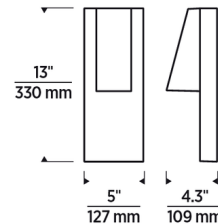

By Visual Comfort Modern

Description

Featuring a highly pitched roofline, the Peak Outdoor Wall Sconce is reminiscent of a charming clapboard shingle. Cleverly hidden hardware ensures a clean look, while the LED downlight gently grazes the backplate and delivers a welcoming ambient glow. The light is warm dim, 3000K at its brightest and warming to 2200K as it dims. Die-cast aluminum construction, a powder coat finish, and stainless steel hardware provide durability. Perfect for front door lighting or for illuminating a back porch or patio, the Peak offers a polished look for your space.

Shown in bronze

Specifications

COLOR	N/A
BODY FINISH	Bronze
WATTAGE	12W
DIMMER	Low Voltage Electronic
DIMENSIONS	5"W x 13"H x 4.3"D
INTEGRATED LED MODULE	1 x LED/12W/120V LED
COUNTRY OF ORIGIN	China

Technical Information