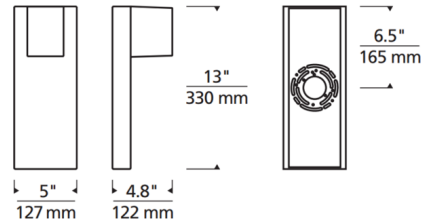

CLICK TO VIEW PRODUCT

Notes: