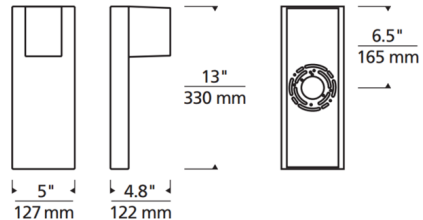

CLICK TO VIEW PRODUCT

Notes: