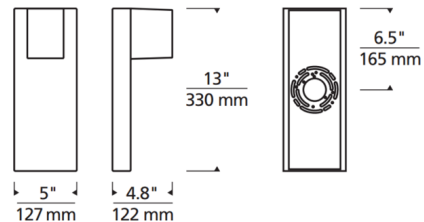

CLICK TO VIEW PRODUCT

Notes: