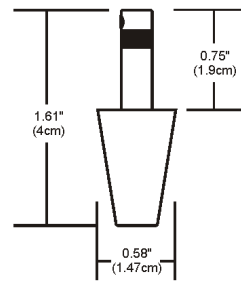

### Description

Fast Jack Connector makes any Fast Jack low voltage pendant (with 3/32 inch diameter coaxial cable) or Fast Jack head compatible with PureEdge Lighting Monorail 1-circuit system, or Fast Jack canopies. Note: Limited quantities available in Bronze finish.

### Specifications

SHADE COLOR	N/A
BODY FINISH	Satin Nickel
WATTAGE	N/A
DIMMER	N/A
DIMENSIONS	0.58"W x 1.61"H
BULB	N/A

CLICK TO VIEW PRODUCT

Notes: