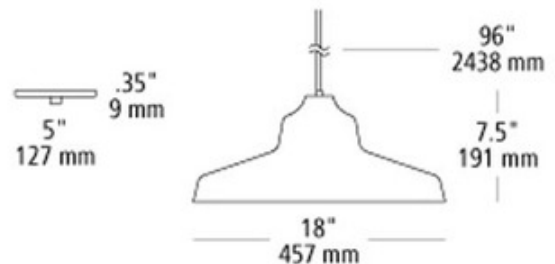

BRAND

Tech Lighting

DESCRIPTION

Zevo Pendant is an oversized version of a popular industrial-inspired design and creates a bold statement no matter which of the diverse finish options is selected. Fixtures with this ubiquitous silhouette were used for decades as light in warehouses, factories, barns and are now found as light in hip restaurants and eclectic homes. Available in a Fossil Gray finish with a Black cloth cord; a Matte White finish with a White cloth cord; or a Black Exterior finish coupled with a Gold Interior finish with a Black cloth cord; all with matching canopy. One 75 watt, 120 volt A19 medium base bulb is required, but not included. May be used with medium base LED bulbs, sold separately. ETL listed. Damp location rated. 18 inch width x 7.5 inch height x 96 inch length.

Shown in: Gray

SHADE COLOR	Gray
BODY FINISH	N/A
WATTAGE	53W
DIMMER	Incandescent
DIMENSIONS	96"L x 18"W x 7.5"H
LAMP	1 x A19/Medium (E26)/53W/120V Incandescent 1 x A19/Medium (E26)/9W/120V LED

ITEM NUMBER TLG493340