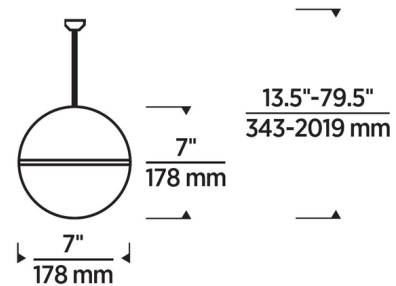

CLICK TO VIEW PRODUCT

Notes: