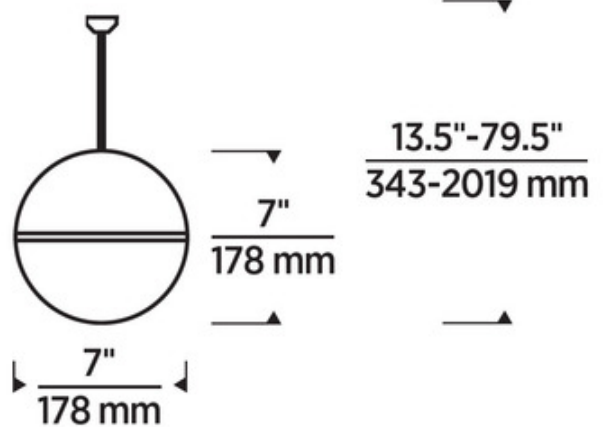

**BRAND** Visual Comfort Modern

**DESCRIPTION**

The Akova Freejack Pendant, inspired by mid-century design, elevates the simple sphere into an elegant contemporary statement. Distinctly divided into three unified regions, each fixture features a metal housing, briefly separated from a beautiful acrylic diffuser by a complementary decorative metal band. Compatible for use with 1-circuit and 2-circuit Monorail track systems or Freejack canopy. Provided with one Freejack connector. Freejack canopy required if used as a monopoint, sold separately.

<b>SHADE COLOR</b>	Aged Brass / Bright Brass
<b>BODY FINISH</b>	Satin Nickel
<b>WATTAGE</b>	14W
<b>DIMMER</b>	Dimmable
<b>DIMENSIONS</b>	79"L x 7"W x 7"H
<b>INTEGRATED LED MODULE</b>	
<b>LAMP</b>	1 x LED/14W/12V LED

*Technical Information*

<b>LUMINOUS FLUX</b>	641 lumens
<b>LUMENS/WATT</b>	45.79
<b>LAMP COLOR</b>	2700K
<b>COLOR RENDERING</b>	90 CRI

**SPEC #** TLG493367

COMPANY	PROJECT	FIXTURE TYPE	APPROVED BY	DATE