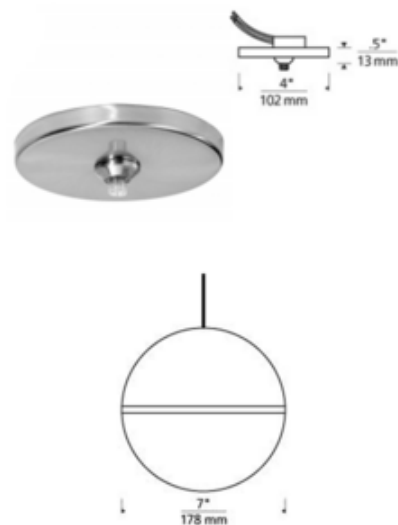

DESIGNER Sean Lavin
BRAND Tech Lighting

DESCRIPTION

The Akova Monopoint Pendant, inspired by mid-century design, elevates the simple sphere into an elegant contemporary statement. Distinctly divided into three unified regions, each fixture features a metal housing briefly separated from an incredibly smooth acrylic diffuser by a complementary decorative metal band. Supplied with six feet of field-cuttable suspension cable and a 4 inch round flush mount canopy. Dimmable with an electronic low voltage dimmer, sold separately.

Shown in: Satin Nickel / Matte Black / Aged Brass

SHADE COLOR	Matte Black / Aged Brass
BODY FINISH	Satin Nickel
WATTAGE	14W
DIMMER	Low Voltage Electronic
DIMENSIONS	79"L x 7"W x 7"H
LAMP	1 x LED/14W/12V LED

Technical Information

LUMINOUS FLUX	641 lumens
LUMENS/WATT	45.79
LAMP COLOR	2700 K
COLOR RENDERING	90 CRI

ITEM NUMBER TLG493371

COMPANY	PROJECT	FIXTURE TYPE	APPROVED BY	DATE