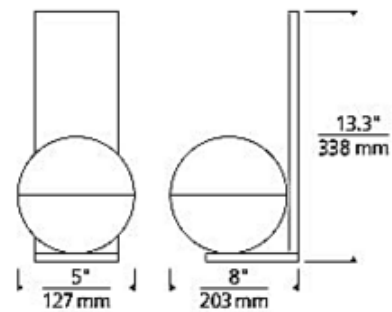

Shown in: Matte Black / Aged Brass / White Acrylic

SHADE COLOR	White Acrylic
BODY FINISH	Matte Black / Aged Brass
LAMP	1 x LED/14W/120V LED
WATTAGE	14W
DIMMER	Low Voltage Electronic
DIMENSIONS	5"W x 13.3"H x 8"D

Technical Information

LUMINOUS FLUX	556 lumens
LUMENS/WATT	39.71
LAMP COLOR	2700 K
COLOR RENDERING	90 CRI

ITEM NUMBER TLG493377

COMPANY	PROJECT	FIXTURE TYPE	APPROVED BY	DATE