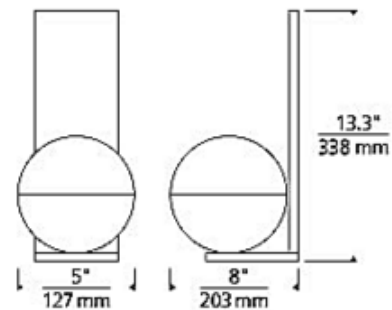

COMPANY	PROJECT	FIXTURE TYPE	APPROVED BY	DATE