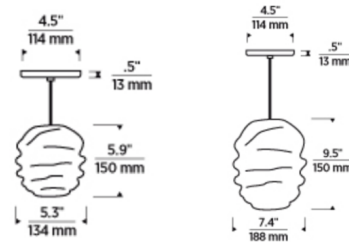

### Specifications

COLOR	Clear
BODY FINISH	Satin Nickel
WATTAGE	35W
DIMMER	Low Voltage Electronic
DIMENSIONS	7.4"W x 9.5"H
BULB INCLUDED	1 x JC/GY6.35 (bipin)/35W/12V Halogen
COUNTRY OF ORIGIN	Poland

CLICK TO VIEW PRODUCT