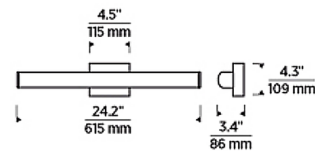

CLICK TO VIEW PRODUCT

Notes: