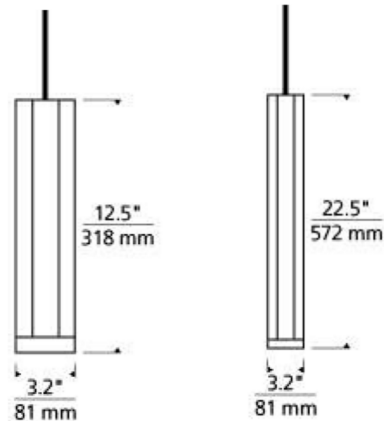

By Visual Comfort Modern

Description

The Blok Monorail Pendant features a hexagonal silhouette giving this otherwise contemporary pendant an Art Deco-inspired upgrade. Provided with six feet of field-cuttable suspension cable and a 4 inch flush round canopy with integral electronic transformer/power supply.

Specifications

COLOR	N/A
BODY FINISH	Aged Brass / Aged Brass
WATTAGE	8W
DIMMER	Low Voltage Electronic
DIMENSIONS	3.2"W x 12.5"H
INTEGRATED LED MODULE	1 x LED/8W/120V LED
COUNTRY OF ORIGIN	China

Technical Information

PRODUCT DIMENSIONS	Maximum Overall Height: Small 84.5" Large 94.5"
LAMP LIFE	25000 hours
COLOR RENDERING	90 CRI
LAMP COLOR	3000K
LUMENS/WATT	54.38
LUMINOUS FLUX	435 lumens

Shown in aged brass / aged brass