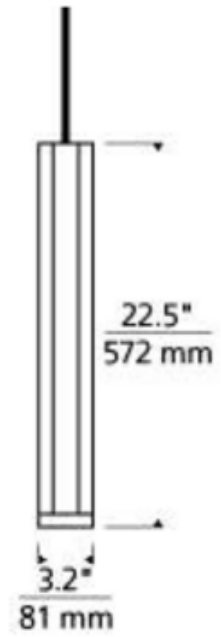

DESIGNER Sean Lavin
BRAND Visual Comfort Modern

DESCRIPTION

The Blok Monorail Pendant features a hexagonal silhouette giving this otherwise contemporary pendant an Art Deco-inspired upgrade. Provided with six feet of field-cuttable suspension cable and a 4 inch flush round canopy with integral electronic transformer/power supply.

Shown in: Aged Brass / Aged Brass

SHADE COLOR	N/A
BODY FINISH	Aged Brass / Aged Brass
WATTAGE	8W
DIMMER	Low Voltage Electronic
DIMENSIONS	3.2"W x 12.5"H
INTEGRATED LED MODULE	
LAMP	1 x LED/8W/120V LED
<i>Technical Information</i>	
LUMINOUS FLUX	435 lumens
LUMENS/WATT	54.38
LAMP COLOR	3000K
COLOR RENDERING	90 CRI
LAMP LIFE	25000 hours
SPEC #	TLG493428