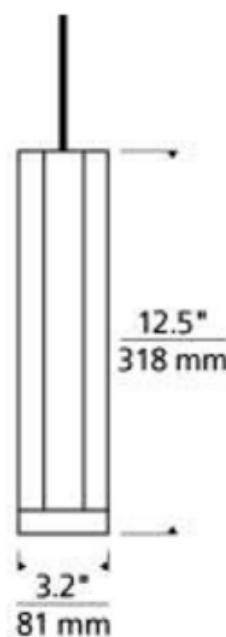

DESIGNER Sean Lavin
BRAND Visual Comfort Modern

DESCRIPTION

The Blok Monorail Pendant features a hexagonal silhouette giving this otherwise contemporary pendant an Art Deco-inspired upgrade. Provided with six feet of field-cuttable suspension cable and a 4 inch flush round canopy with integral electronic transformer/power supply.

Shown in: Aged Brass / Aged Brass

SHADE COLOR	N/A
BODY FINISH	Aged Brass / Aged Brass
WATTAGE	8W
DIMMER	Low Voltage Electronic
DIMENSIONS	3.2"W x 12.5"H
INTEGRATED LED MODULE	
LAMP	1 x LED/8W/120V LED
<i>Technical Information</i>	
LUMINOUS FLUX	435 lumens
LUMENS/WATT	54.38
LAMP COLOR	3000K
COLOR RENDERING	90 CRI
LAMP LIFE	25000 hours
SPEC #	TLG493428