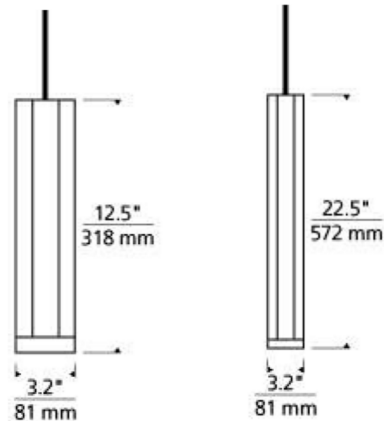

Description

The Blok Monorail Pendant features a hexagonal silhouette giving this otherwise contemporary pendant an Art Deco-inspired upgrade. Provided with six feet of field-cuttable suspension cable, a removable lower diffuser lens accessory, and a Freejack connector. Freejack canopy required if used as a monopoint, sold separately.

Specifications

COLOR	N/A
BODY FINISH	Matte Black / Satin Nickel
WATTAGE	8W
DIMMER	Low Voltage Electronic
DIMENSIONS	3.2"W x 12.5"H
BULB INCLUDED	1 x MR16/GU5.3 (bipin)/8W/12V LED
COUNTRY OF ORIGIN	China

Technical Information

LAMP LIFE	25000 hours
COLOR RENDERING	90 CRI
LAMP COLOR	3000K
LUMENS/WATT	54.38
LUMINOUS FLUX	435 lumens

Shown in matte black / satin nickel

CLICK TO VIEW PRODUCT

Notes: