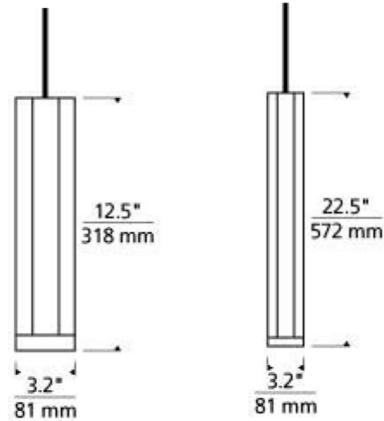

Description

The Blok Monorail Pendant features a hexagonal silhouette giving this otherwise contemporary pendant an Art Deco-inspired upgrade. Provided with six feet of field-cuttable suspension cable, a removable lower diffuser lens accessory, and a Freejack connector. Freejack canopy required if used as a monopoint, sold separately.

Specifications

COLOR	N/A
BODY FINISH	Matte Black / Satin Nickel
WATTAGE	8W
DIMMER	Low Voltage Electronic
DIMENSIONS	3.2"W x 12.5"H
BULB INCLUDED	1 x MR16/GU5.3 (bipin)/8W/12V LED
COUNTRY OF ORIGIN	China

Technical Information

LAMP LIFE	25000 hours
COLOR RENDERING	90 CRI
LAMP COLOR	3000K
LUMENS/WATT	54.38
LUMINOUS FLUX	435 lumens

Shown in matte black / satin nickel

CLICK TO VIEW PRODUCT

Notes: