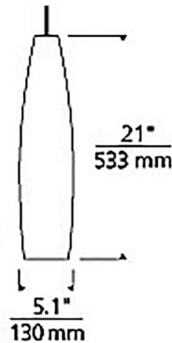

By Visual Comfort Modern

Description

The Coda Pendant features a slender silhouette carefully molded using beautiful transparent Clear glass with the lower half of each shade is treated to create an intricate crackle effect. Includes 11 watt, 120 volt LED module, 3000K color temperature, 90CRI, 936 delivered lumens. Fixture provided with twelve feet of field-cuttable suspension cable and round mounting canopy. ETL listed.

Specifications

COLOR	Clear
BODY FINISH	Satin Nickel
WATTAGE	11W
DIMMER	Low Voltage Electronic
DIMENSIONS	165"L x 5.1"W x 21"H
INTEGRATED LED MODULE	1 x LED/11W/120V LED
COUNTRY OF ORIGIN	China

Technical Information

LAMP LIFE	50000 hours
COLOR RENDERING	90 CRI
LAMP COLOR	3000K
LUMENS/WATT	85.09
LUMINOUS FLUX	936 lumens

Shown in satin nickel / clear

CLICK TO VIEW PRODUCT

Notes: