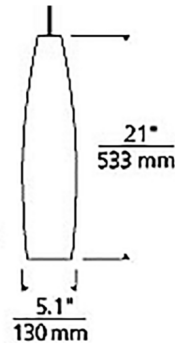

### Description

The Coda Pendant features a slender silhouette carefully molded using beautiful transparent Clear glass with the lower half of each shade is treated to create an intricate crackle effect. Includes 11 watt, 120 volt LED module, 3000K color temperature, 90CRI, 936 delivered lumens. Fixture provided with twelve feet of field-cuttable suspension cable and round mounting canopy. ETL listed.

### Specifications

COLOR	Clear
BODY FINISH	Satin Nickel
WATTAGE	11W
DIMMER	Low Voltage Electronic
DIMENSIONS	165"L x 5.1"W x 21"H
INTEGRATED LED MODULE	1 x LED/11W/120V LED
COUNTRY OF ORIGIN	China

### Technical Information

LAMP LIFE	50000 hours
COLOR RENDERING	90 CRI
LAMP COLOR	3000K
LUMENS/WATT	85.09
LUMINOUS FLUX	936 lumens

Shown in satin nickel / clear

CLICK TO VIEW PRODUCT

Notes: