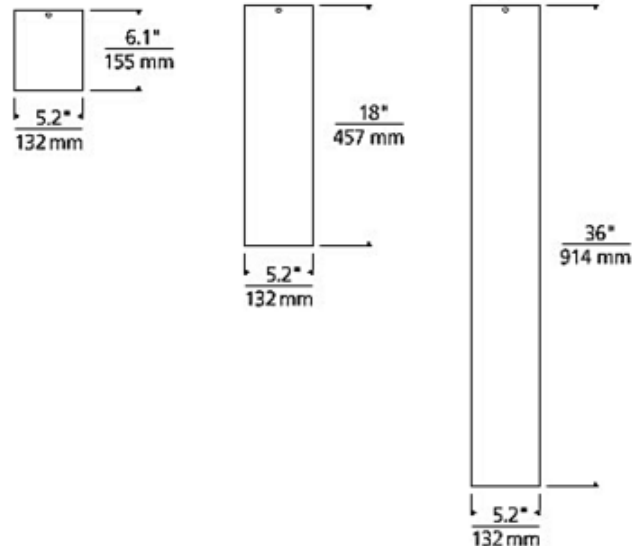

DESIGNER Sean Lavin
BRAND Visual Comfort Modern

DESCRIPTION

The Exo Ceiling Light with 20, 30, 40, or 60 degree beam angle is available in sizes ranging from a simple cube to exaggerated rectangular shades. The Exo yields the ultimate in minimalist form while secretly concealing a specification-grade, multifunction performance downlight within. Its high-performance output is harnessed by your choice of four field changeable optics ranging from a precise 20 degree beam perfect for task-oriented applications such as kitchen island lighting, to a wide 60 degree beam ideal for general illumination-minded applications such as hallway lighting, entry lighting or dining room lighting. Additional precision control is offered by way of integrated 0 to 30 degree tool-free beam aiming. 120/277V, dimmable with an electronic low voltage, Triac or 0-10V dimmer, sold separately.

Shown in: Matte Black / Black

SHADE COLOR	N/A
BODY FINISH	Matte Black / Black
WATTAGE	19W
DIMMER	Low Voltage Electronic
DIMENSIONS	5.2"W x 6.1"H x 5.2"D
INTEGRATED LED MODULE	
LAMP	1 x LED/19W/120-277V LED
<i>Technical Information</i>	
LUMINOUS FLUX	1120 lumens
LUMENS/WATT	58.95
LAMP COLOR	2700K
COLOR RENDERING	90 CRI
BEAM SPREAD	
BEAM ANGLE	20°
SPEC #	TLG493513