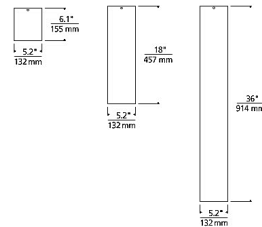

By Visual Comfort Architectural

Description

The Exo Ceiling Light with 20, 30, 40, or 60 degree beam angle is available in sizes ranging from a simple cube to exaggerated rectangular shades. The Exo yields the ultimate in minimalist form while secretly concealing a specification-grade, multifunction performance downlight within. Its high-performance output is harnessed by your choice of four field changeable optics ranging from a precise 20 degree beam perfect for task-oriented applications such as kitchen island lighting, to a wide 60 degree beam ideal for general illumination-minded applications such as hallway lighting, entry lighting or dining room lighting. Additional precision control is offered by way of integrated 0 to 30 degree tool-free beam aiming. 120/277V, dimmable with an electronic low voltage, Triac or 0-10V dimmer, sold separately.

Specifications

COLOR	N/A
BODY FINISH	Matte Black / Black
WATTAGE	19W
DIMMER	Low Voltage Electronic
DIMENSIONS	5.2"W x 6.1"H x 5.2"D
INTEGRATED LED MODULE	1 x LED/19W/120-277V LED
COUNTRY OF ORIGIN	China

Technical Information

LAMP LIFE	50000 hours
BEAM ANGLE	20°
BEAM SPREAD	
COLOR RENDERING	90 CRI
LAMP COLOR	2700K
LUMENS/WATT	58.95
LUMINOUS FLUX	1120 lumens

Shown in matte black / black

CLICK TO VIEW PRODUCT