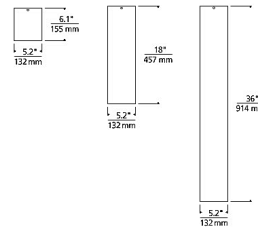

Description

The Exo Ceiling Light with 20, 30, 40, or 60 degree beam angle is available in sizes ranging from a simple cube to exaggerated rectangular shades. The Exo yields the ultimate in minimalist form while secretly concealing a specification-grade, multifunction performance downlight within. Its high-performance output is harnessed by your choice of four field changeable optics ranging from a precise 20 degree beam perfect for task-oriented applications such as kitchen island lighting, to a wide 60 degree beam ideal for general illumination-minded applications such as hallway lighting, entry lighting or dining room lighting. Additional precision control is offered by way of integrated 0 to 30 degree tool-free beam aiming. 120/277V, dimmable with an electronic low voltage, Triac or 0-10V dimmer, sold separately.

Specifications

COLOR	N/A
BODY FINISH	Matte Black / Gold Haze
WATTAGE	14W
DIMMER	Low Voltage Electronic
DIMENSIONS	5.2"W x 6.1"H x 5.2"D
INTEGRATED LED MODULE	1 x LED/14W/120-277V LED
COUNTRY OF ORIGIN	China

Technical Information

LAMP LIFE	50000 hours
BEAM ANGLE	60°
BEAM SPREAD	
COLOR RENDERING	90 CRI
LAMP COLOR	2700K
LUMENS/WATT	80.00
LUMINOUS FLUX	1120 lumens

Shown in matte black / gold haze

CLICK TO VIEW PRODUCT