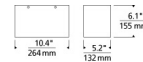

CLICK TO VIEW PRODUCT

Notes: