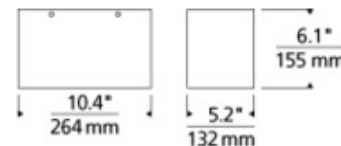

DESIGNER Sean Lavin
BRAND Visual Comfort Modern

DESCRIPTION

The Exo Dual Ceiling Light with 20, 30, 40, or 60 degree beam angle yields the ultimate in minimalist form while secretly concealing two specification-grade, multifunction performance downlights within. Available in Matte White or Matte Black with White, Black or Gold Haze trim. Includes 2X14 watt LED module available with choice of 2700K, 3000K or 3500K color temperature, 90CRI, 1635 total lumens. Its high-performance output is harnessed by your choice of four field changeable optics ranging from a precise 20 degree beam perfect for task-oriented applications such as kitchen island lighting, to a wide 60 degree beam ideal for general illumination-minded applications such as hallway lighting, entry lighting or dining room lighting. Additional precision control is offered by way of integrated 0 to 30 degree tool-free beam aiming. ETL listed. 10.4 inch width x 5.2 inch depth x 6.1 inch height. Dimmable with an electronic low voltage, Triac, or 0-10V dimmer, sold separately.

Shown in: Matte Black / Black

SHADE COLOR	N/A
BODY FINISH	Matte Black / Black
WATTAGE	28W
DIMMER	Low Voltage Electronic
DIMENSIONS	10.4"W x 6.1"H x 5.2"D
INTEGRATED LED MODULE	
LAMP	2 x LED/14W/120-277V LED

Technical Information

LUMINOUS FLUX	2240 lumens
LUMENS/WATT	160.00
LAMP COLOR	2700K
COLOR RENDERING	90 CRI
BEAM SPREAD	
BEAM ANGLE	20°

SPEC # TLG493721

COMPANY	PROJECT	FIXTURE TYPE	APPROVED BY	DATE