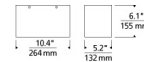

### Description

The Exo Dual Ceiling Light with 20, 30, 40, or 60 degree beam angle yields the ultimate in minimalist form while secretly concealing two specification-grade, multifunction performance downlights within. Available in Matte White or Matte Black with White, Black or Gold Haze trim. Includes 2X14 watt LED module available with choice of 2700K, 3000K or 3500K color temperature, 90CRI, 1635 total lumens. Its high-performance output is harnessed by your choice of four field changeable optics ranging from a precise 20 degree beam perfect for task-oriented applications such as kitchen island lighting, to a wide 60 degree beam ideal for general illumination-minded applications such as hallway lighting, entry lighting or dining room lighting. Additional precision control is offered by way of integrated 0 to 30 degree tool-free beam aiming. ETL listed. 10.4 inch width x 5.2 inch depth x 6.1 inch height. Dimmable with an electronic low voltage, Triac, or 0-10V dimmer, sold separately.

### Specifications

COLOR	N/A
BODY FINISH	Matte Black / White
WATTAGE	28W
DIMMER	Low Voltage Electronic
DIMENSIONS	10.4"W x 6.1"H x 5.2"D
INTEGRATED LED MODULE	2 x LED/14W/120-277V LED
COUNTRY OF ORIGIN	China

### Technical Information

LAMP LIFE	50000 hours
BEAM ANGLE	60°
BEAM SPREAD	
COLOR RENDERING	90 CRI
LAMP COLOR	2700K
LUMENS/WATT	160.00
LUMINOUS FLUX	2240 lumens

Shown in matte black / white

CLICK TO VIEW PRODUCT