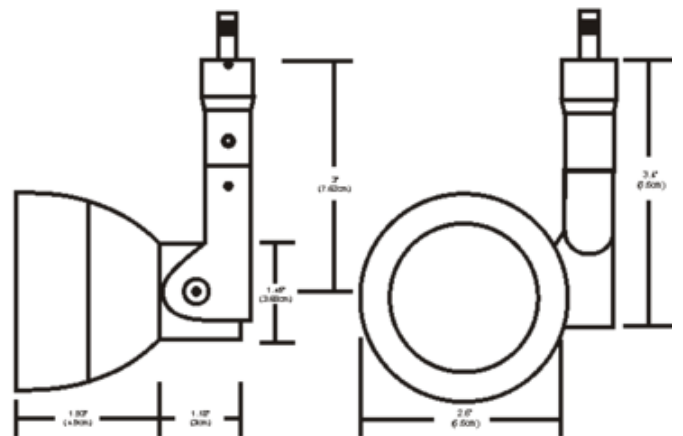

BRAND

PureEdge Lighting

DESCRIPTION

Neo Fast Jack Pro Aim head can adjust to 180 degrees and rotate 360 degrees. Pro Aim fixtures feature precision machined gear adjustment, and hot aiming with an Allen screwdriver (included). Screw-on hood holds up to three accessory lenses and allows easy access for re-lamping. Optical lens orientation does not lock on Neo. Mounts to a Monorail connector, Monorail 2 Circuit connector, or Fast Jack power canopy, sold separately. Finish available in Polished Nickel. One 50 Watt, 12 Volt, IR, MR16 GU5.3 lamp is required, but not included. ETL listed. Canopy required if used as a monopoint, sold separately.

SHADE COLOR	N/A
BODY FINISH	Satin Nickel
WATTAGE	50W
DIMMER	Dimmable
DIMENSIONS	3.11"L x 2.6"W x 3"H
BULB NOT INCLUDED	
LAMP	1 x MR16/GU5.3 (bipin)/50W/12V Halogen 1 x MR16/GU5.3 (bipin)/12V LED

SPEC # EDG49410