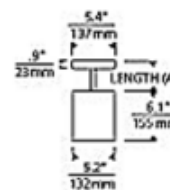

COMPANY	PROJECT	FIXTURE TYPE	APPROVED BY	DATE