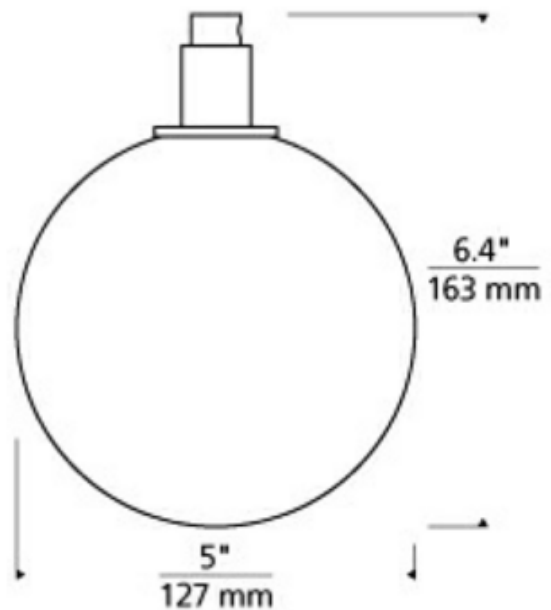

**DESIGNER** Sean Lavin  
**BRAND** Visual Comfort Modern

**DESCRIPTION**

The Gambit Multi-Light Pendant exudes undeniable beauty and warm contemporary style through its bold use of high end mixed materials and retro-inspired lamp. Finish in Aged Brass or Satin Nickel with borosilicate glass globes. Available in a 3-light, 7-light, and 19-light option. LED option includes 2 watt, 120 volt E12 base LED vintage tubular bulbs. Incandescent option requires 5 watt, 120 volt E12 base bulbs, sold separately. Provided with 10 feet of field-cuttable black cloth cord. ETL listed. Individual globe dimensions: 5 inch diameter x 6.4 inch height.

<b>SHADE COLOR</b>	Clear
<b>BODY FINISH</b>	Aged Brass
<b>WATTAGE</b>	15W
<b>DIMMER</b>	Low Voltage Electronic
<b>DIMENSIONS</b>	9.3"W x 6.4"H
<b>BULB NOT INCLUDED</b>	
<b>LAMP</b>	3 x Edison Tube/Candelabra (E12)/5W/120V Incandescent

*Technical Information*

**PRODUCT DIMENSIONS** Maximum Overall Height: 126.4"

**SPEC #** TLG494685

COMPANY	PROJECT	FIXTURE TYPE	APPROVED BY	DATE