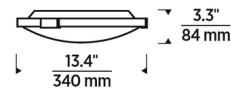

CLICK TO VIEW PRODUCT

Notes: