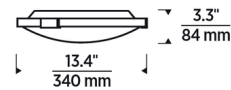

Shown in satin nickel / frosted

Specifications

COLOR	Frosted
BODY FINISH	Satin Nickel
WATTAGE	23W
DIMMER	Low Voltage Electronic
DIMENSIONS	13.4"W x 3.3"H
INTEGRATED LED MODULE	1 x LED/23W/120V LED
COUNTRY OF ORIGIN	China