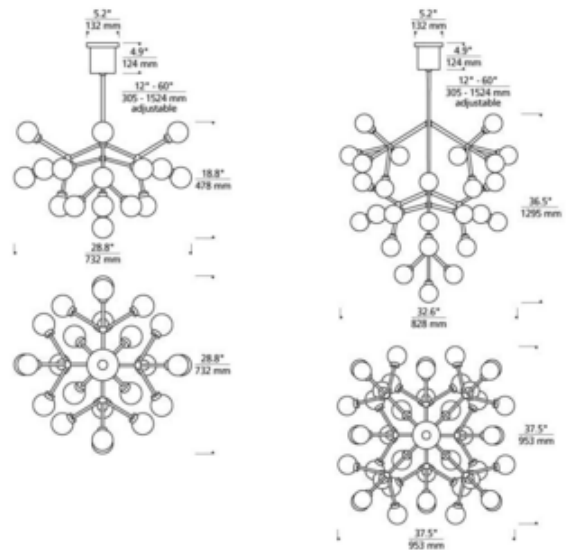

DESIGNER Sean Lavin
BRAND Visual Comfort Modern

DESCRIPTION

The Mara Chandelier is a wholly modern interpretation of a classic multi-arm chandelier, but rarely does a fixture provide such dramatic impact.

Shown in: Aged Brass / Frost White

SHADE COLOR	Frost White
BODY FINISH	Aged Brass
WATTAGE	65W
DIMMER	Low Voltage Electronic
DIMENSIONS	28.8"W x 18.8"H
INTEGRATED LED MODULE	
LAMP	25 x LED/2.6W/120V LED

Technical Information

LUMINOUS FLUX	1675 lumens
LUMENS/WATT	644.23
LAMP COLOR	2700K
COLOR RENDERING	90 CRI
LAMP LIFE	50000 hours

SPEC # TLG494773

COMPANY	PROJECT	FIXTURE TYPE	APPROVED BY	DATE