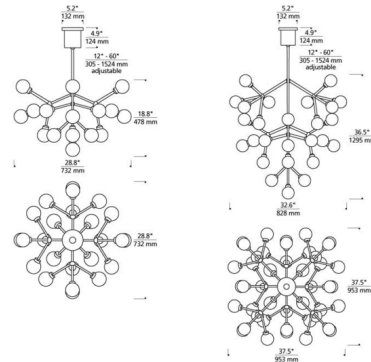

By Visual Comfort Modern

Description

The Mara Chandelier is a wholly modern interpretation of a classic multi-arm chandelier, but rarely does a fixture provide such dramatic impact.

Shown in aged brass / frost white

Specifications

COLOR	Frost White
BODY FINISH	Aged Brass
WATTAGE	117W
DIMMER	Low Voltage Electronic
DIMENSIONS	32.6"W x 36.5"H
INTEGRATED LED MODULE	45 x LED/2.6W/120V LED
COUNTRY OF ORIGIN	China

Technical Information

PRODUCT DIMENSIONS	Adjustable Height: 53.4"-101.4"
LAMP LIFE	50000 hours
COLOR RENDERING	90 CRI
LAMP COLOR	2700K
LUMENS/WATT	698.46
LUMINOUS FLUX	1816 lumens

CLICK TO VIEW PRODUCT

Notes: