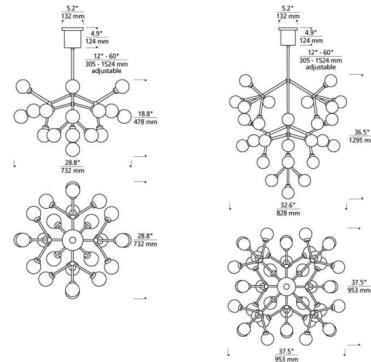

By Visual Comfort Modern

Description

The Mara Chandelier is a wholly modern interpretation of a classic multi-arm chandelier, but rarely does a fixture provide such dramatic impact.

Shown in aged brass / frost white

Specifications

COLOR Frost White
 BODY FINISH Aged Brass
 WATTAGE 117W
 DIMMER Low Voltage Electronic
 DIMENSIONS 32.6"W x 36.5"H
 INTEGRATED LED MODULE 45 x LED/2.6W/120V LED
 COUNTRY OF ORIGIN China

Technical Information

PRODUCT DIMENSIONS Adjustable Height: 53.4"-101.4"
 LAMP LIFE 50000 hours
 COLOR RENDERING 90 CRI
 LAMP COLOR 2700K
 LUMENS/WATT 698.46
 LUMINOUS FLUX 1816 lumens

CLICK TO VIEW PRODUCT

Notes: