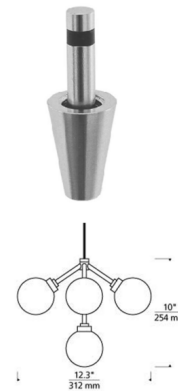

CLICK TO VIEW PRODUCT

Notes: