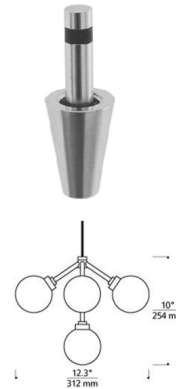

### Description

The Mara Freejack LED Pendant Light is a modern interpretation of mini chandelier, but rarely does such a petite fixture provide such dramatic impact. Features five frosted glass globes. Compatible for use with 1-circuit Monorail track system or Freejack canopy. Includes 12 volt dimmable LED module. Supplied with six feet of field-cuttable suspension cable and a Freejack connector. Freejack canopy required if used as a monopoint, sold separately. Dimmer type dependent on system transformer (low voltage magnetic or electronic). NOTE: This is a discontinued model and limited to quantity on hand.

### Specifications

COLOR	Frost White
BODY FINISH	Aged Brass
WATTAGE	12.5W
DIMMER	Low Voltage Electronic
DIMENSIONS	12.3"W x 10"H
INTEGRATED LED MODULE	5 x LED/2.5W/12V LED
COUNTRY OF ORIGIN	China