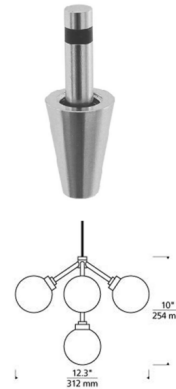

CLICK TO VIEW PRODUCT

Notes: