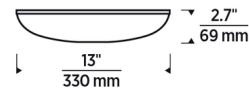

Shown in satin nickel

Specifications

COLOR	N/A
BODY FINISH	Satin Nickel
WATTAGE	42.5W
DIMMER	Low Voltage Electronic
DIMENSIONS	13"W x 2.7"H
INTEGRATED LED MODULE	1 x LED/42.5W/120V LED
COUNTRY OF ORIGIN	China